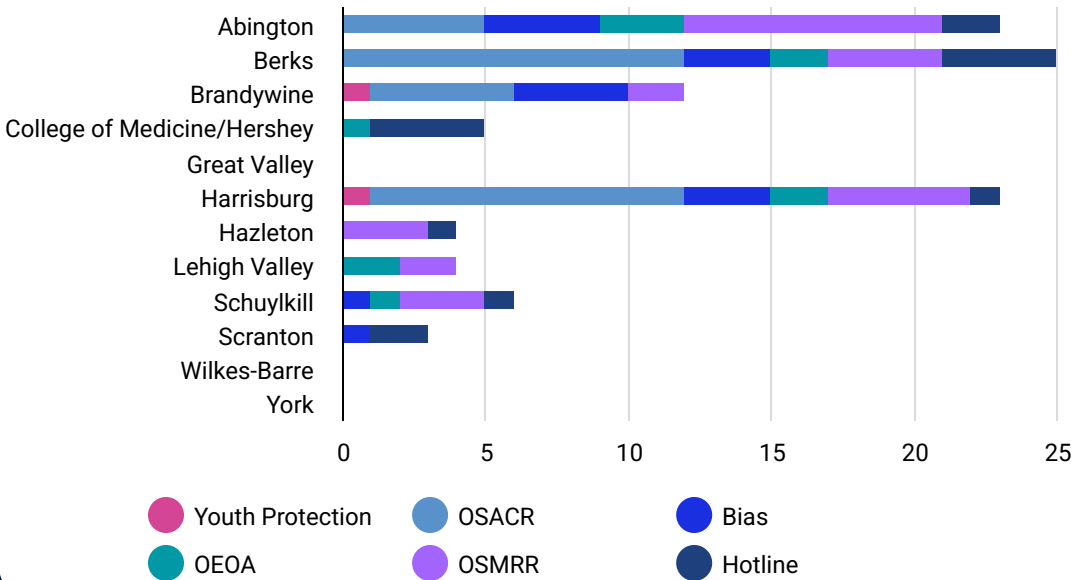

Reports by Region (East)