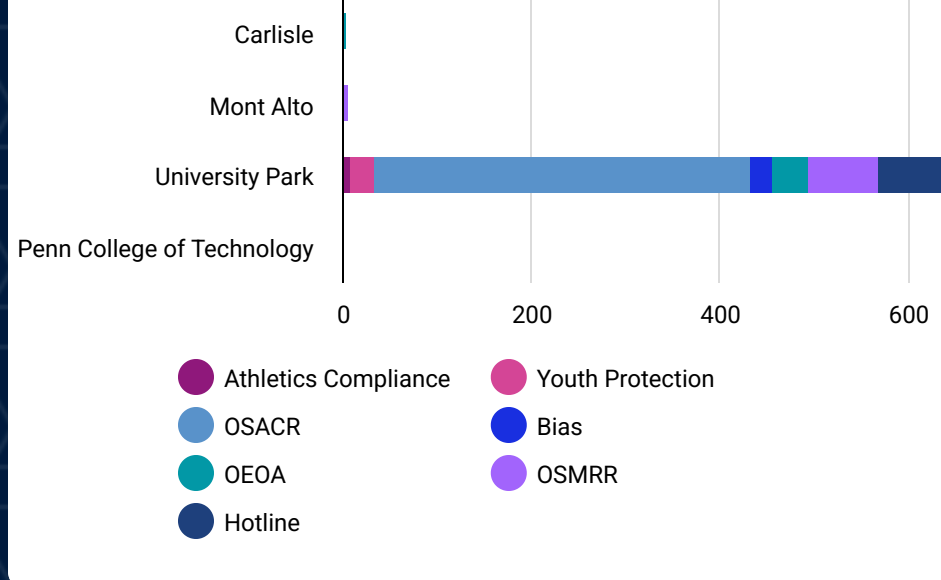

Reports by Region (Central)