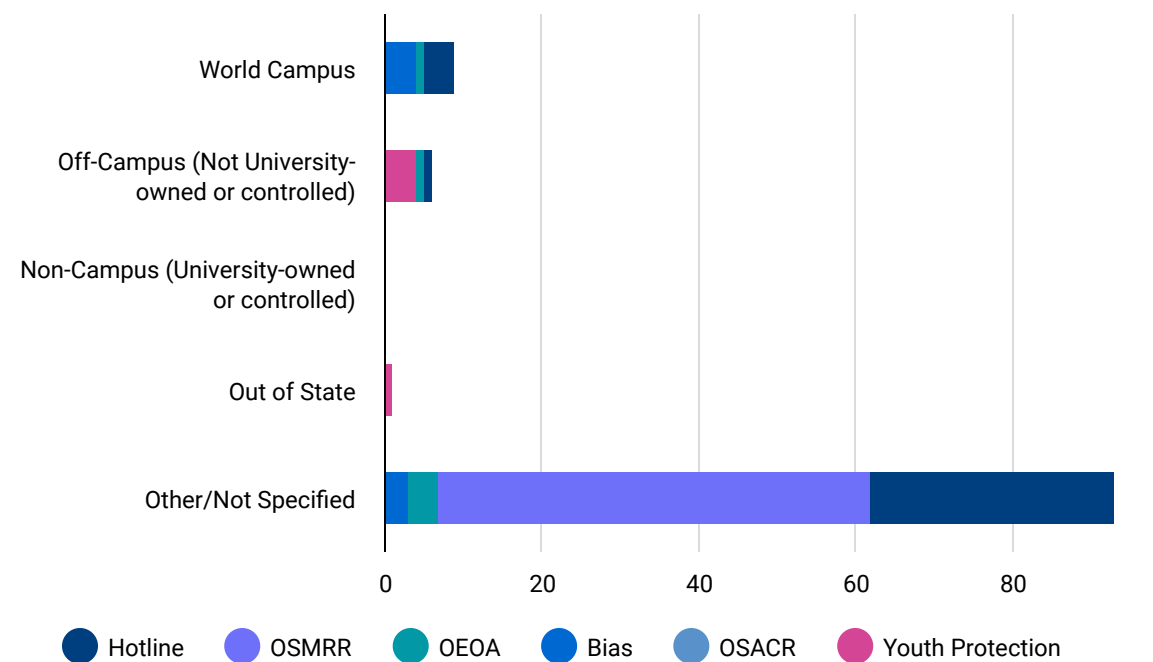

Reports by Region (Other)

Campus/Location	Total Reports
Abington	16
Altoona	33
Beaver	9
Behrend/Erie	11
Berks	31
Brandywine	11
Carlisle	2
COM/Hershey	6
DuBois	0
Fayette	0
Great Valley	1
Greater Allegheny	2
Harrisburg	30
Hazleton	3
Lehigh Valley	1
Mont Alto	2
New Kensington	1
Schuylkill	7
Scranton	1
Shenango	4
University Park	780
Wilkes-Barre	3
World Campus	9
York	1
Penn College of Technology	0
Off-Campus	6
Non-Campus (University-owned)	0
Out of State	1
Other/Unknown/Not Specified	93