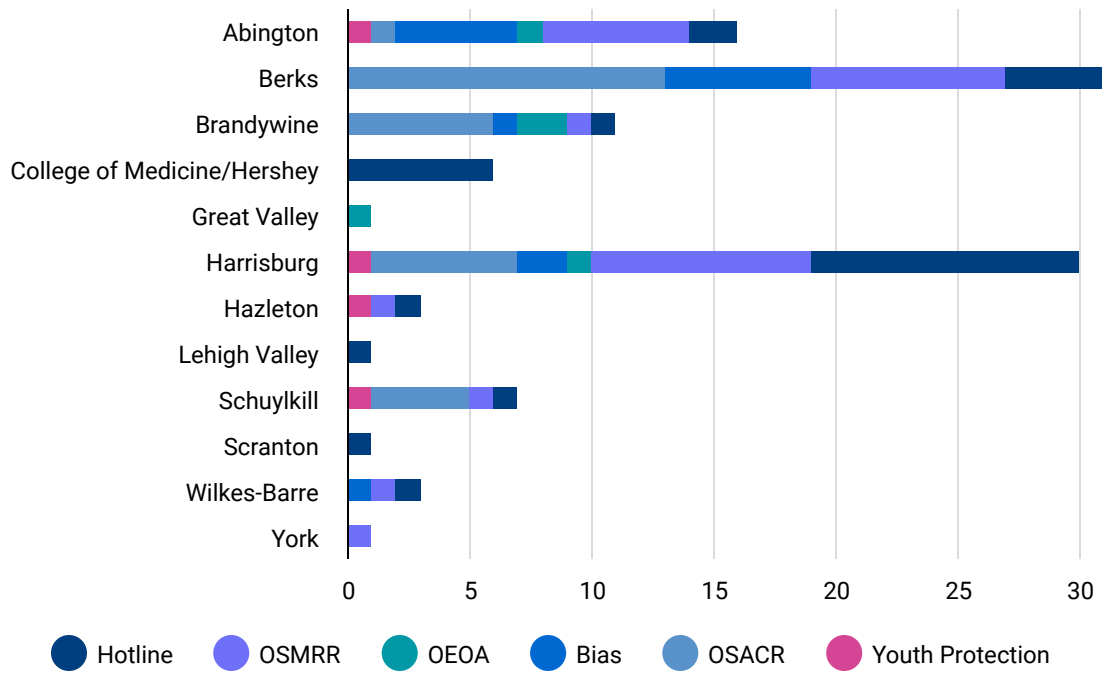

Reports by Region (East)