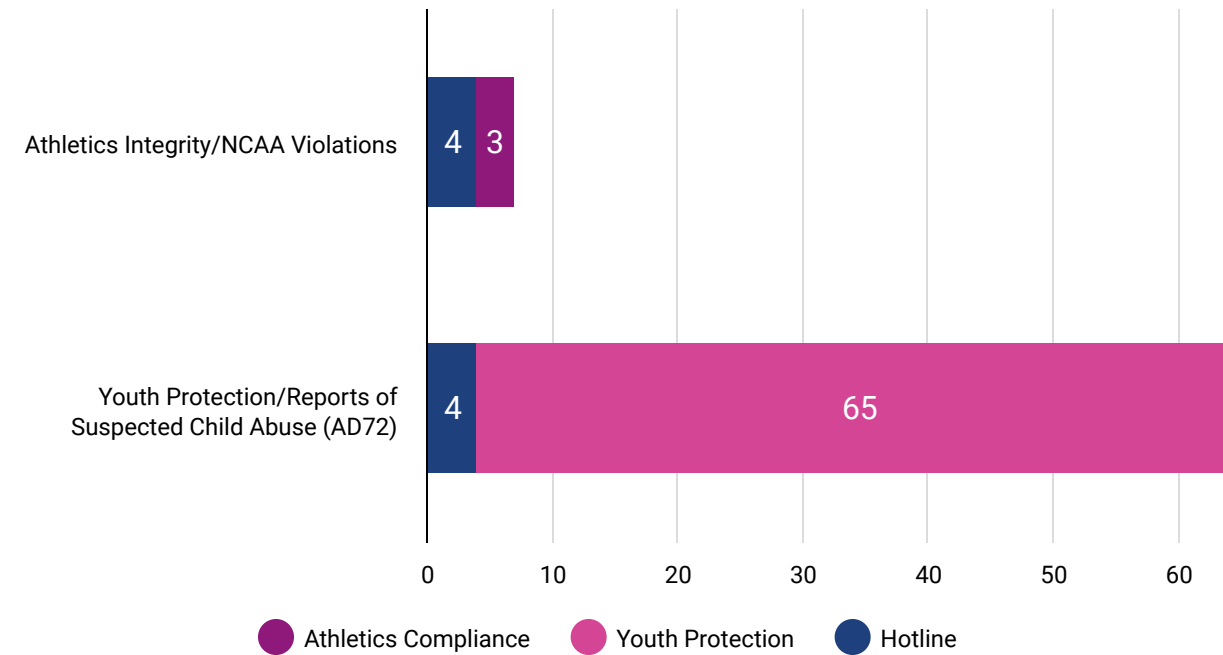

Issues Reported- Hotline & Non-Hotline

Total Hotline Reports Opened (Q3)
161

Bias, Discrimination, Harassment & Retaliation Reports

Ethics and Compliance Unit Reports

Student Related Reports

Other Policy Related Reports

Note: Some incidents are reported to multiple areas or departments within the University, including anonymously, which may result in duplication in the reporting data. OSACR hazing report numbers do not include all reports of organizational hazing as those reports are not classified until the investigation is complete.