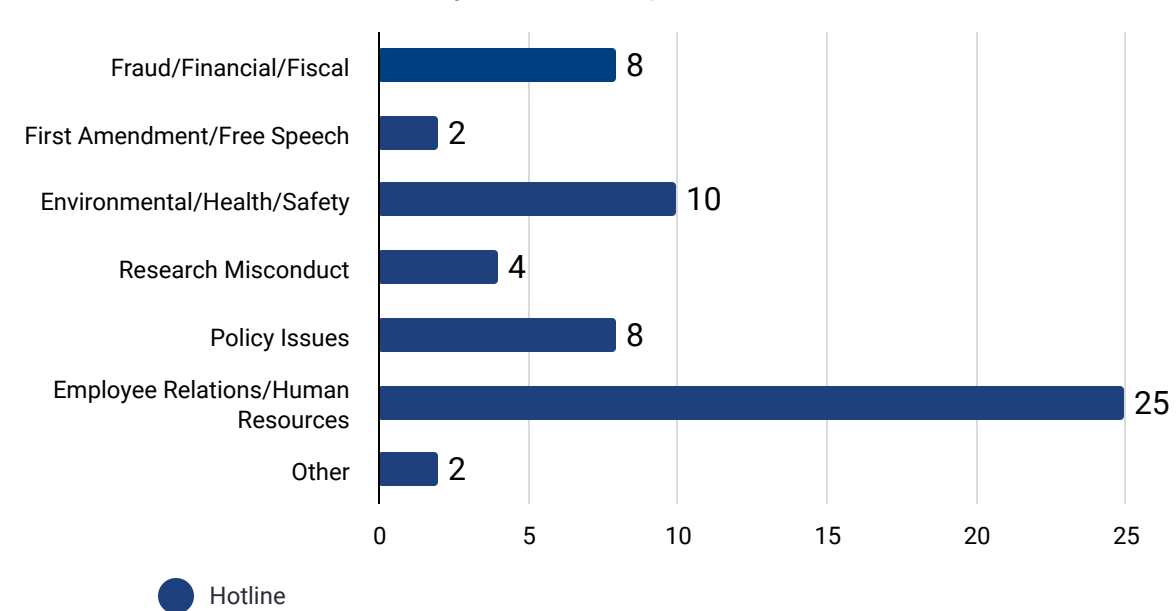

Issues Reported- Hotline & Non-Hotline

Total Hotline Reports Opened (Q3)
161

Bias, Discrimination, Harassment & Retaliation Reports

Ethics and Compliance Unit Reports

Student Related Reports

Other Policy Related Reports

Note: Some incidents are reported to multiple areas or departments within the University, including anonymously, which may result in duplication in the reporting data. OSACR hazing report numbers do not include all reports of organizational hazing as those reports are not classified until the investigation is complete.