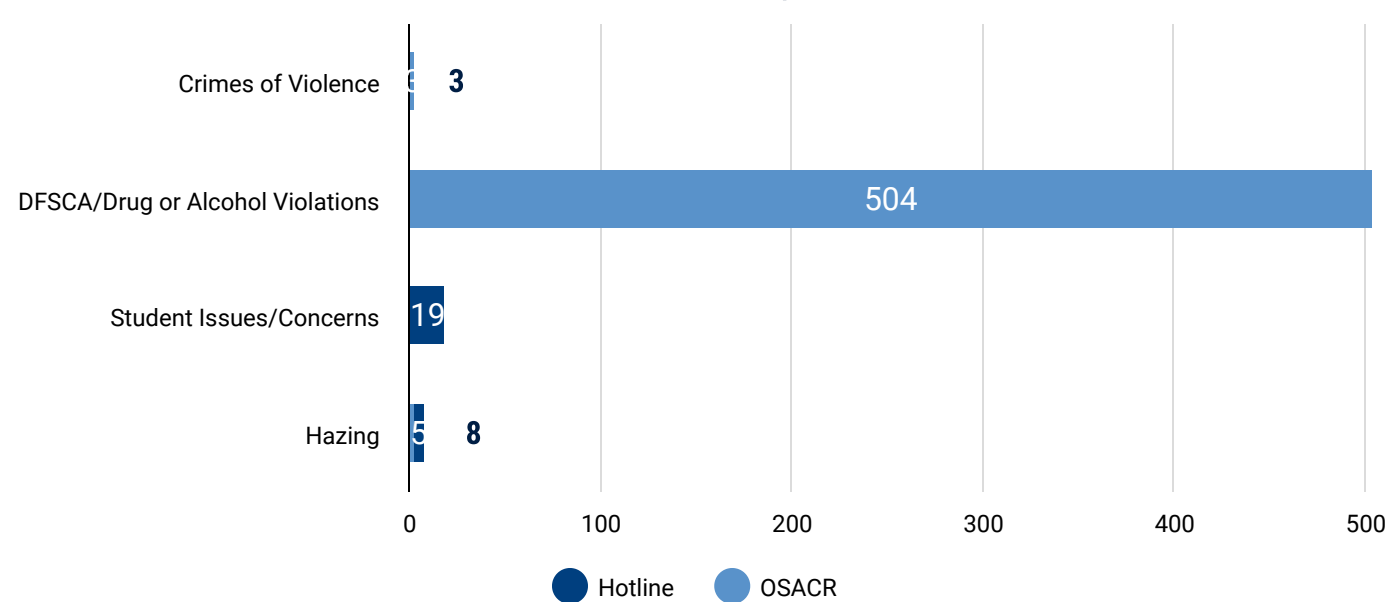

Issues Reported- Hotline & Non-Hotline

Total Hotline Reports Opened (Q3)
161

Bias, Discrimination, Harassment & Retaliation Reports

Ethics and Compliance Unit Reports

Student Related Reports

Other Policy Related Reports

Note: Some incidents are reported to multiple areas or departments within the University, including anonymously, which may result in duplication in the reporting data. OSACR hazing report numbers do not include all reports of organizational hazing as those reports are not classified until the investigation is complete.

Outcomes (Hotline)

Total Hotline Reports Closed (Q3)
120

Outcome	Substantiated	Unsubstantiated	Partially Substantiated	Non-Investigative Issue	Insufficient Information Provided	Report Withdrawn	Resources Provided	Inactive
Totals	11	36	15	26	14	9	8	1