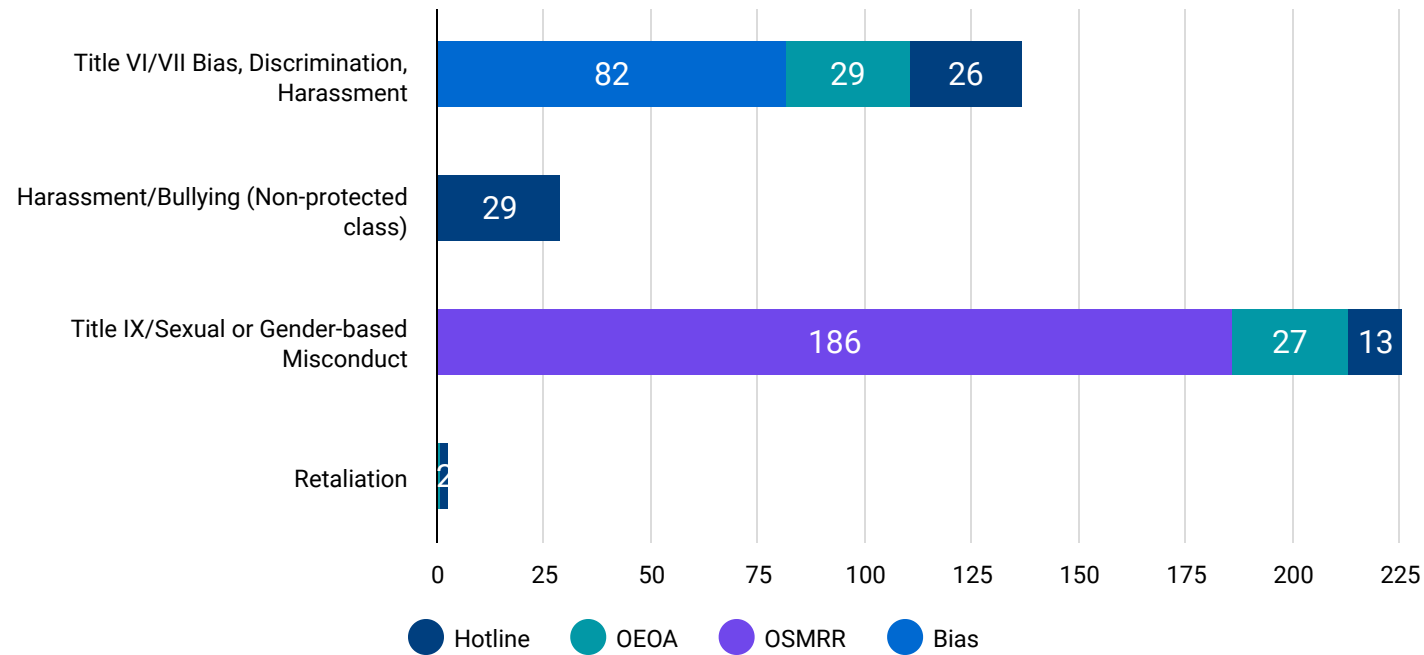

Issues Reported- Hotline & Non-Hotline

Total Hotline Reports Opened (Q3)
161

Bias, Discrimination, Harassment & Retaliation Reports

Ethics and Compliance Unit Reports

Student Related Reports

Other Policy Related Reports

Note: Some incidents are reported to multiple areas or departments within the University, including anonymously, which may result in duplication in the reporting data. OSACR hazing report numbers do not include all reports of organizational hazing as those reports are not classified until the investigation is complete.