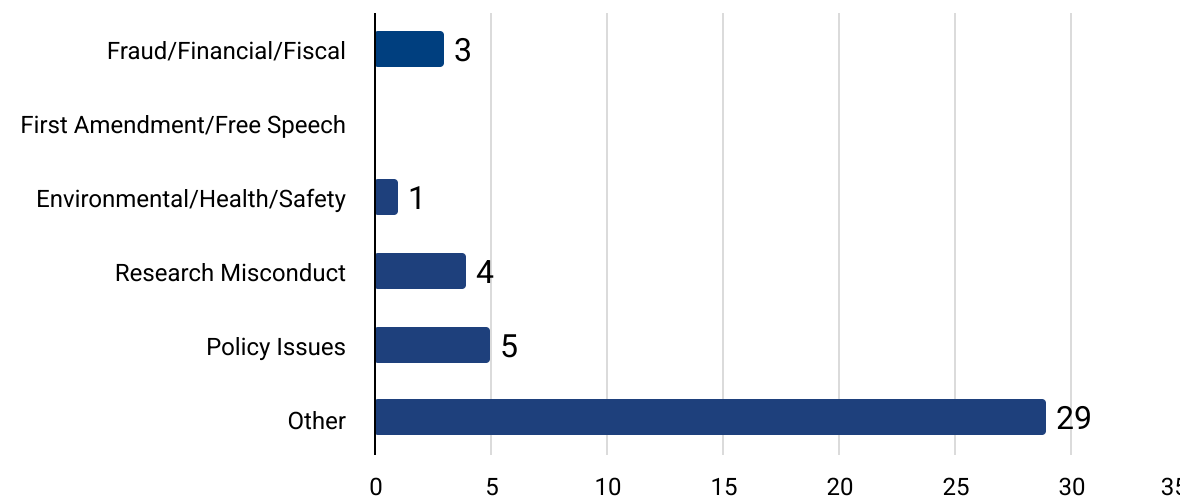

**Issues Reported- Hotline & Non-Hotline**

Total Hotline Reports Opened (Q2)

**92**

**Bias, Discrimination, Harassment & Retaliation Reports**

**Ethics and Compliance Unit Reports**

**Student Related Reports**

**Other Policy Related Reports**

Note: Some incidents are reported to multiple areas or departments within the University, including anonymously, which may result in duplication in the reporting data. OSACR hazing report numbers do not include all reports of organizational hazing as those reports are not classified until the investigation is complete.