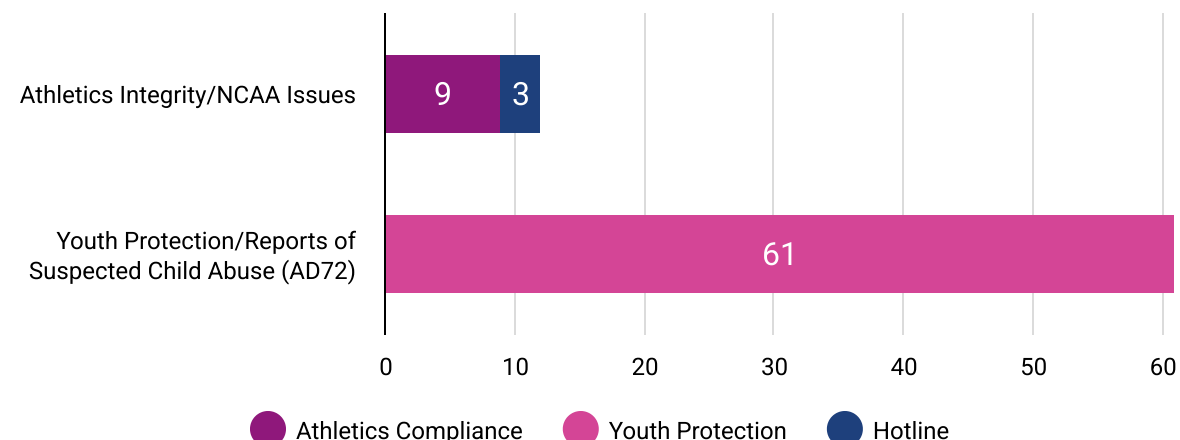

**Issues Reported- Hotline & Non-Hotline**

Total Hotline Reports Opened (Q2)

**92**

**Bias, Discrimination, Harassment & Retaliation Reports**

**Ethics and Compliance Unit Reports**

**Student Related Reports**

**Other Policy Related Reports**

Note: Some incidents are reported to multiple areas or departments within the University, including anonymously, which may result in duplication in the reporting data. OSACR hazing report numbers do not include all reports of organizational hazing as those reports are not classified until the investigation is complete.