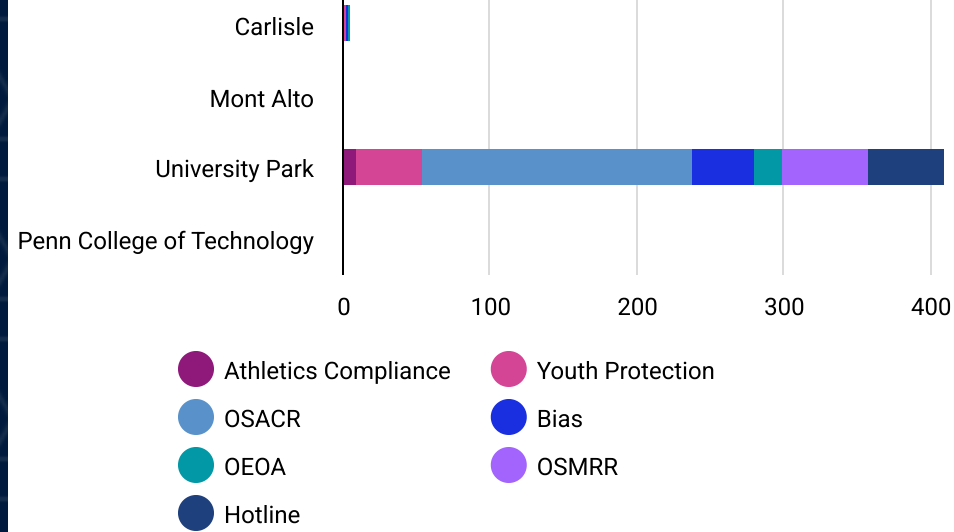

Reports by Region (Central)