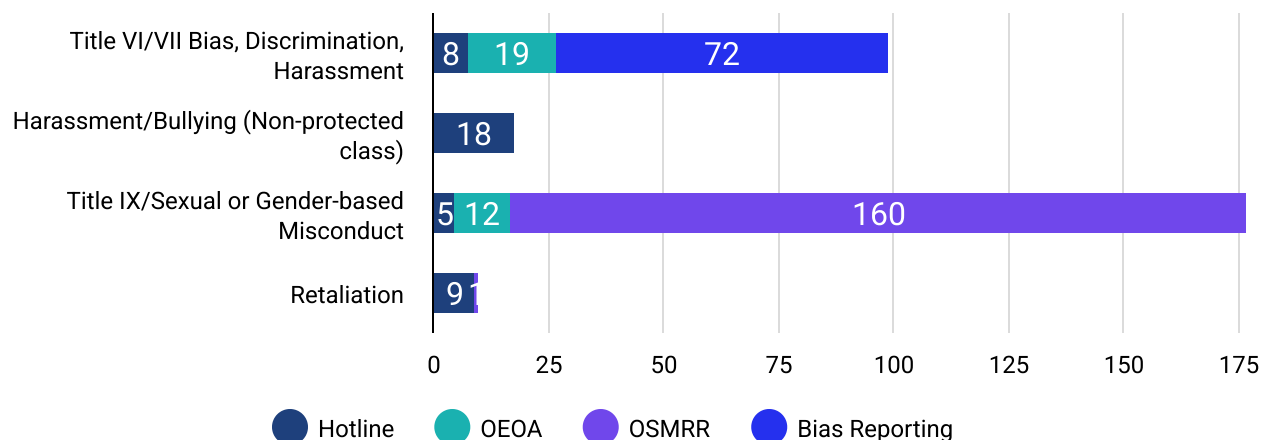

**Issues Reported- Hotline & Non-Hotline**

Total Hotline Reports Opened (Q2)

**92**

**Bias, Discrimination, Harassment & Retaliation Reports**

**Ethics and Compliance Unit Reports**

**Student Related Reports**

**Other Policy Related Reports**

Note: Some incidents are reported to multiple areas or departments within the University, including anonymously, which may result in duplication in the reporting data. OSACR hazing report numbers do not include all reports of organizational hazing as those reports are not classified until the investigation is complete.