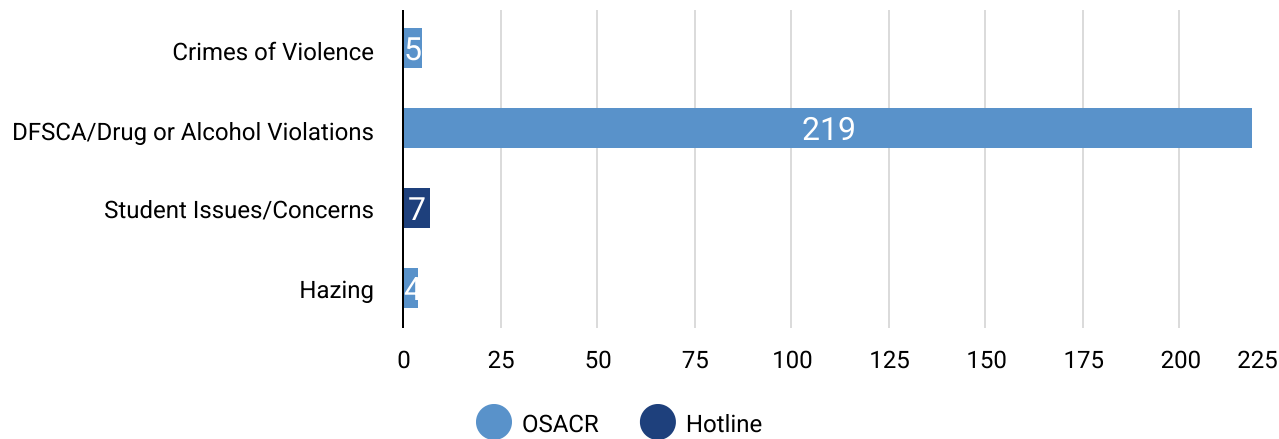

**Issues Reported- Hotline & Non-Hotline**

Total Hotline Reports Opened (Q2)

**92**

**Bias, Discrimination, Harassment & Retaliation Reports**

**Ethics and Compliance Unit Reports**

**Student Related Reports**

**Other Policy Related Reports**

Note: Some incidents are reported to multiple areas or departments within the University, including anonymously, which may result in duplication in the reporting data. OSACR hazing report numbers do not include all reports of organizational hazing as those reports are not classified until the investigation is complete.