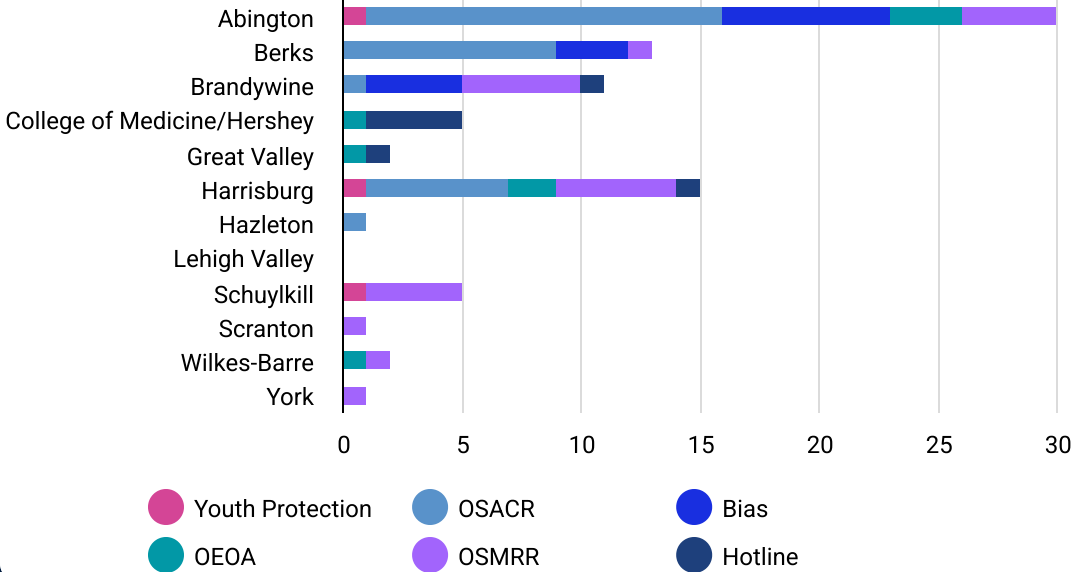

Reports by Region (East)